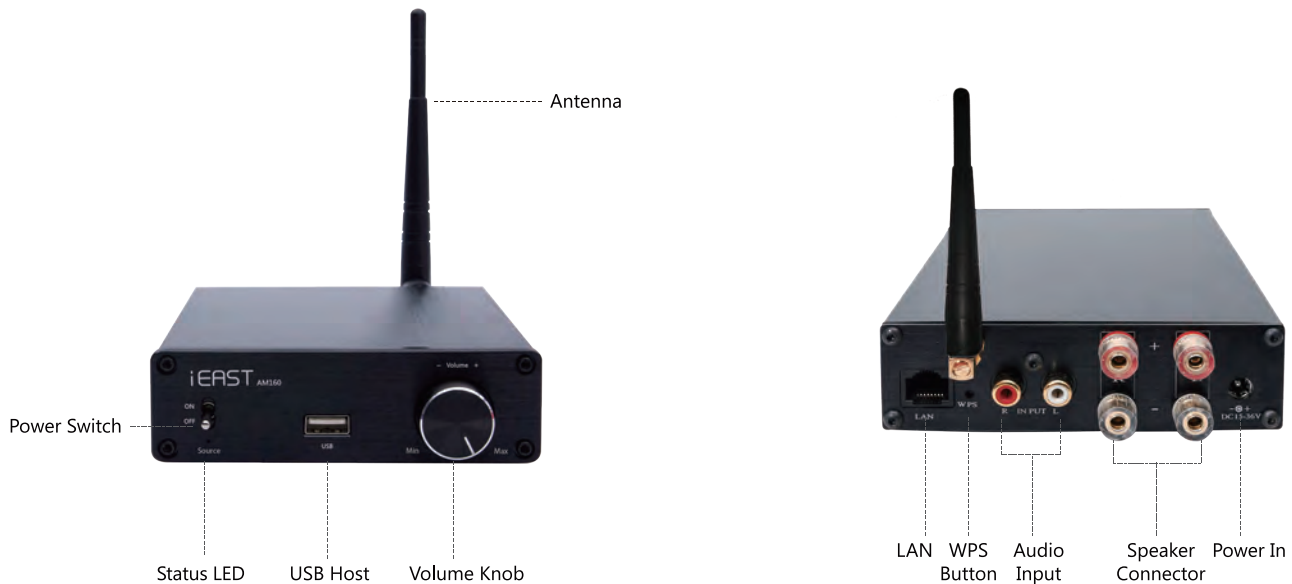

Stream your music in high quality

Stream your music anywhere in your room

Stream music from different device

Play from variety of sources

Start music for all rooms like a party

Your favorite music alarm you every morning

Huge music and tunes available

New features and services available by global online update

TECHNICAL SPECIFICATIONS

General

Power Supply: DC 32V,5A
Operating Temperature: -5°C~ 40°C

Networking

Wireless Connectivity: 2.4G, 802.11 b/g/n
Wired Connectivity: 10/100M bit Ethernet
Control Application:
iEAST App for iOS and Android devices.
iTunes for Mac and Windows PC.
Streaming Protocol:
DLNA, iOS streaming compatible, Spotify connect, Qplay

WiFi Index

Standard: 802.11b/g/n
Speed(Max): 150M
Operating Frequency: 2.4G
Antenna: External
Antenna gain: 3dB

Audio System

Output Power
32V, 4Ω, 80W, THD 0.6%; 40W, THD 0.2%
32V, 6Ω, 50W, THD 0.3%; 30W, THD 0.16%
32V, 8Ω, 40W, THD 0.15%; 30W, THD 0.06%
Maximum Output Power: 32V, 4Ω, 130W
S/N Ratio: >80 dB (Net / USB) / >90dB (aux in)
File Format: MP3/AAC/AAC+/ALAC/FLAC/APE/WAV

Music Sources

Music Services Supported:
Spotify, Qobuz, Tidal, TuneIn, iHeartRadio, Pandora, Napster, Internet Radio, QQ Music...
Music Stored On Phone/Tablet: music stored locally on your iOS device or music files on your Android or Kindle Fire device.
NAS (Network Attached Storage): Play from your home network: DLNA compliant.
Portable Storage: USB flash disk, Hard disk drive
Aux Input: Analog audio sources from other devices

Dimensions(LxWxH)
7.8x4.5x1.2inch(200x116x30mm)
Weight: 1.5lb(680g)
Finished Product
Black aluminum with passive cooling

Package Contents:

Main unit x1
Power cord x1
Power adapter x1
Quick Start Guide x1
2.4G 3dB WiFi antenna x1
Speaker Banana Plug x4
RCA-RCA cable x1