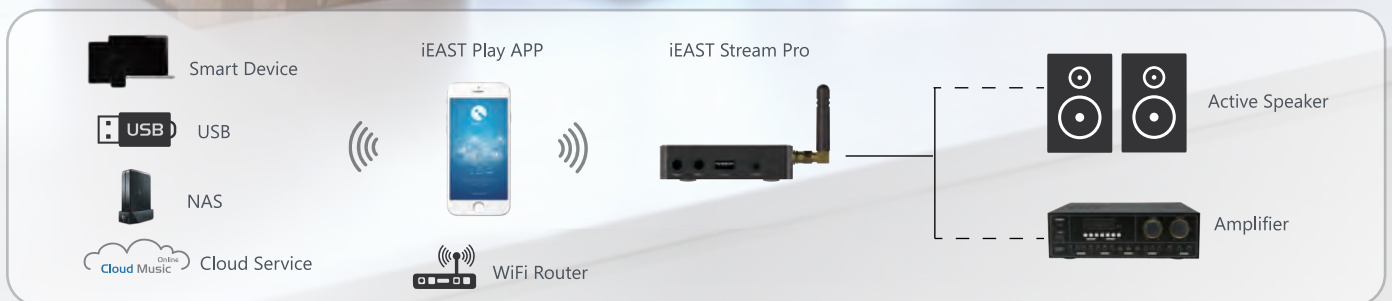

# iEAST Stream Pro

Wireless Multiroom Sound Streamer  
Model:Stream Pro

iEAST

www.ieast.net

This sound streamer can turn any pair of speakers to a wireless HiFi multiroom audio system, play your favorite music from a range of streaming services as well as your smartphone, tablet, USB flash drive and NAS...

Stream your music in high quality

Stream your music anywhere in your room

Stream music from different device

Play from variety of sources

Start music for all rooms like a party

Your favorite music alarm you every morning

### Hardware Interfaces

Audio input connections  
Line input and USB port  
Audio output connections  
Stereo output: 3.5mm standard analog stereo output  
Optical output: SPDIF optical audio output  
Power supply: 5.5V-1A, USB power cable DC in  
WPS: WPS for quick setup

### Package Contents

- Stream Pro main unit x1
- USB power cable x1
- Power adapter x1
- 3.5mm jack audio cable x1
- Stereo RCA-3.5mm jack cable x1
- Quick Start Guide x1
- 2dB Antenna x1
- Remote control x1