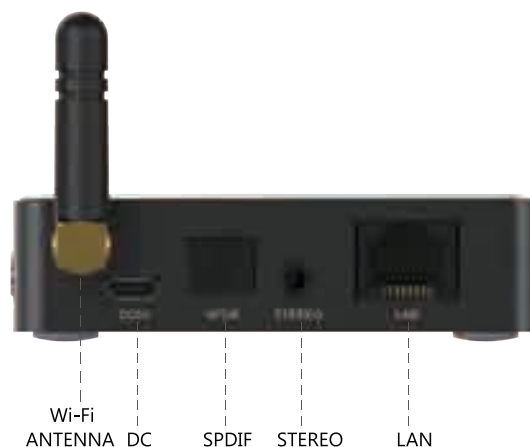

iEAST SoundStream

iEAST

www.ieast.net

Wireless Multiroom Sound Streamer

Model:SoundStream

This sound streamer can turn any pair of speakers to a wireless HiFi multiroom audio system, play your favorite music from a range of streaming services as well as your smart-phone, tablet and NAS...

Huge music and tunes
available

New features and services
available by global online update

TECHNICAL SPECIFICATIONS

Hardware Interfaces

Stereo output: 3.5mm standard analog stereo output
Optical output: SPDIF optical audio output
Power supply: 5.5V-1A, USB power cable DC in
WPS:WPS for quick setup