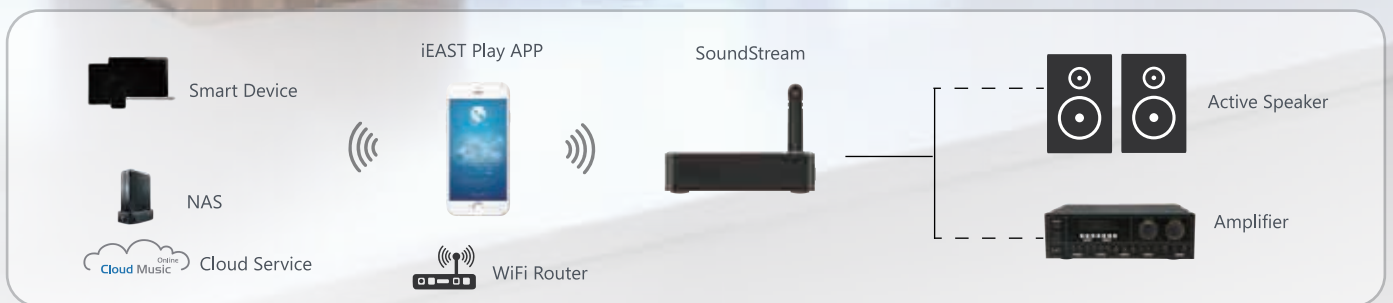

iEAST SoundStream

iEAST

www.ieast.net

Wireless Multiroom Sound Streamer

Model:SoundStream

This sound streamer can turn any pair of speakers to a wireless HiFi multiroom audio system, play your favorite music from a range of streaming services as well as your smart-phone, tablet and NAS...

flac
LossLess

Stream your music in
high quality

Stream your music anywhere
in your room

Stream music from
different device

Play from variety
of sources

Start music for all rooms
like a party

Your favorite music alarm
you every morning

Huge music and tunes
available

New features and services
available by global online update

TECHNICAL SPECIFICATIONS

Hardware Interfaces

Stereo output: 3.5mm standard analog stereo output
Optical output: SPDIF optical audio output
Power supply: 5.5V-1A, USB power cable DC in
WPS:WPS for quick setup

3.15x3.15x0.87inch (80x80x22mm)
Weight: 0.35lb(160g)

Finished Product:

Black aluminum

Package Contents

SoundStream main unit x1
USB power cable x1
Power adapter x1
3.5mm jack audio cable x1
Stereo RCA-3.5mm jack cable x1
Quick Start Guide x1
2dB Antenna x1